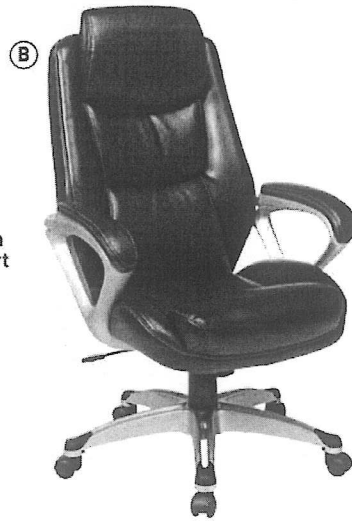

FURNITURE
Chairs - Leather

Suspension seat comfort

A. Leather Suspension Chairs Bonded leather seat and back. Welded steel chrome plated base and polished aluminum arms. Height adjustable arms. 250 lb. capacity. Covered by Lorell Limited 5-Year Warranty.

① ⑤ ⑩*
26"W x 28"D x 45"H
LLR 34850
LLR 34851

Black
Brown

LIST PRICE
522.00-EA
522.00-EA

B. Executive Eco Chair With Headrest Padded loop arms with silver coated accents. Built-in lumbar support. Heavy-duty silver coated base with black end caps and dual wheel casters. Coil spring seating comfort. Headrest. Contains 20% recycled content. 250 lb. capacity. Covered by Lorell Limited 5-Year Warranty.

① ⑤ ⑥ ⑩ ⑪*
28½"W x 30"D x 47¼"H
LLR 52120

Black

LIST PRICE
476.00-EA