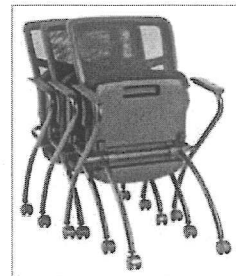

12½"W x 1½"D x 6¾"H
LLR 60329 Black 90.00-EA

*For a complete listing of chair features, see page 118

LORELL

Ergomesh Mid-Back Seating Mesh back with unique fabric mesh seat on select models. Ergonomically designed back for natural curvature of person's back. Features a ratchet back with height- and width-adjustable arms. All chairs meet/exceed ANSI/BIFMA standards. 250 lb. capacity. Covered by Lorell Limited 5-Year Warranty.

A. Mid-Back Swivel Mesh Chair Features multifunction mechanism with seat slider. Mesh back and fabric mesh seat.
 25½"W x 25¼"D x 40½"H
 LLR 86802 Black **LIST PRICE 399.00 EA**

B. Mid-Back Swivel Mesh Chair Features multifunction mechanism. Mesh back and fabric mesh seat.
 25¼"W x 23½"D x 40½"H
 LLR 86201 Black Mesh/Black Seat **339.00 EA**
 LLR 86908 Blue Mesh/Blue Seat **339.00 EA**
 LLR 86909 Gray Mesh/Gray Seat **339.00 EA**

C. Mid-Back Swivel Mesh Back & Seat Chair Features multifunction mechanism. Mesh back and seat.
 25¼"W x 23½"D x 40½"H
 LLR 86904 Black **365.00 EA**

D. Mid-Back Swivel Mesh Chair Features swivel/tilt mechanism. Mesh back and fabric seat.
 25¼"W x 23½"D x 40½"H
 LLR 86209 Black **320.00 EA**

E. Mid-Back Mesh Stool Features adjustable footring. Mesh back and fabric mesh seat.
 26"W x 21"D x 50"H
 LLR 86801 Black **310.00 EA**

F. Mesh Nesting Chair Features four legs with swivel casters. Seat flips up to nest chairs together. Mesh back and fabric mesh seat. **Two per carton.**
 24"W x 27"D x 26"H
 LLR 84374 Black **419.00 CT**