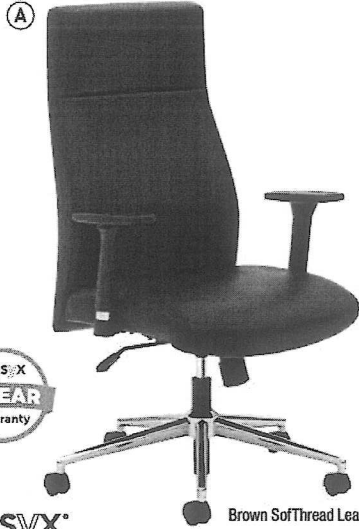

FURNITURE
Chairs – Leather

basyx
by HON

A. VL108 Executive High-Back Chair Tuxedo design on the back creates a contemporary aesthetic. Polished chrome base and arm accents reflect a professional appearance. The simple, understandable controls include seat and arm height to fit your body, and 2-to-1 synchro-tilt to provide comfort. Layers of multi-density foam in seat and back provide long-lasting comfort. Warranted for users up to 250 lbs. Backed by the *basyx* by HON 5-Year Limited Warranty.

1 5 9 10 11*		
29"W x 29"D x 46"H	Black SofThread Leather	LIST PRICE
BSX VL108SB11		440.00-EA
BSX VL108SB45	Brown SofThread Leather	440.00-EA