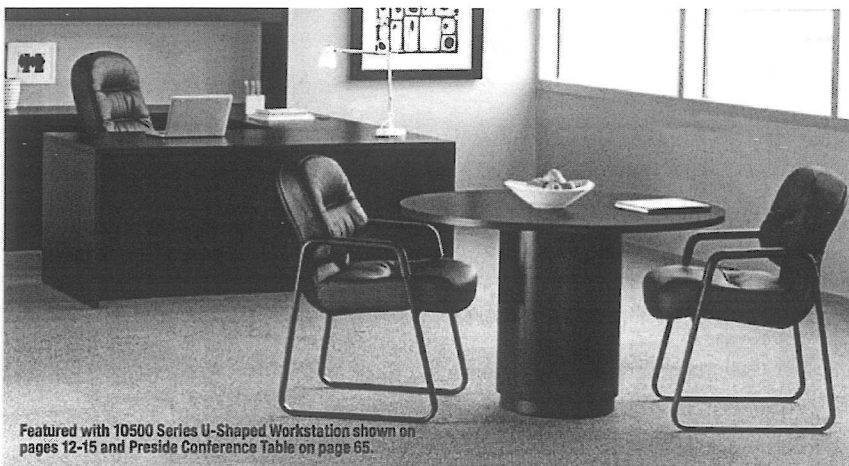

E. Sled Base Guest Chairs

23¼"W x 27¾"D x 36"H, Shpg. Wt. 38 lbs.
HON 2093SR11T‡ Black Leather
HON 2093SR69T‡ Burgundy Leather
HON 2093NT10T‡ Black
HON 2093NT19T‡ Charcoal

669.00-~~EA~~
669.00-~~EA~~
416.00-~~EA~~
416.00-~~EA~~

Ⓔ

Featured with 10500 Series U-Shaped Workstation shown on pages 12-15 and Preside Conference Table on page 65.