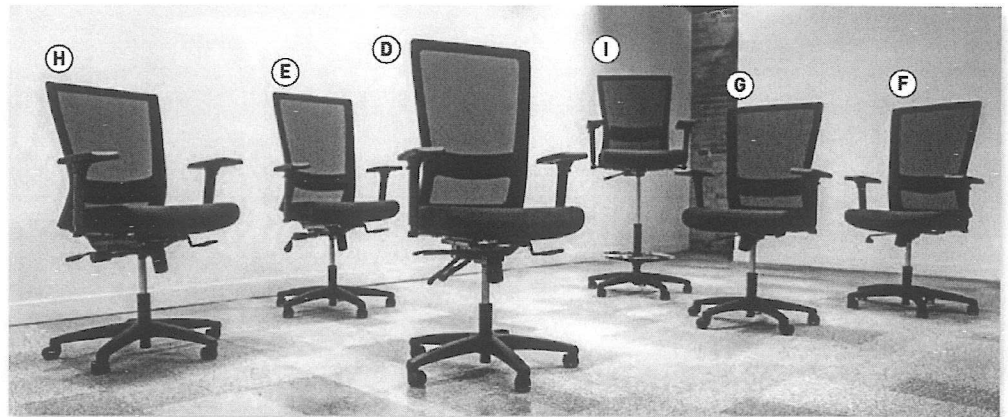

Mesh Back & Seat
26"W x 22½"D x 40½"-46"H
LLR 20980

Black LIST PRICE 679.00-EA

Mesh Back/Fabric Seat
26"W x 22½"D x 40½"-46"H
LLR 20979

Black 698.00-EA

B. Mid-Back Chairs Adjustable armrest. Nylon base. Black plastic frame. Adjustable arms. Adjustable seat depth and height. Adjustable back tilt. Covered by Lorell Limited Lifetime Warranty.

3 5 6 9 10 11*

Mesh Back & Seat
24½"W x 22"D x 36½"-40"H
LLR 20977

Black LIST PRICE 480.00-EA

Mesh Back/Fabric Seat
24½"W x 22"D x 36½"-40"H
LLR 20978

Black 498.00-EA

C. Mesh Back Stool Mesh back and fabric seat. Nylon base and footring. Black plastic frame features seat height adjustment, swivel, tilt tension and padded adjustable-height arms. Covered by Lorell Limited Lifetime Warranty.

26"W x 25"D x 50"H
LLR 20992

Black LIST PRICE 619.00-EA

Mesh Back Seating

More comfort. More features. More accessible.

Both comfortable and affordable, these mesh back chairs come in both mid-back and high-back versions to fit your office needs. All feature a breathable mesh back that will keep you feeling cool throughout the work day. Height and width adjustable arms move up and down and toward and away from the body. Covered by Lorell Limited 5-Year Warranty.