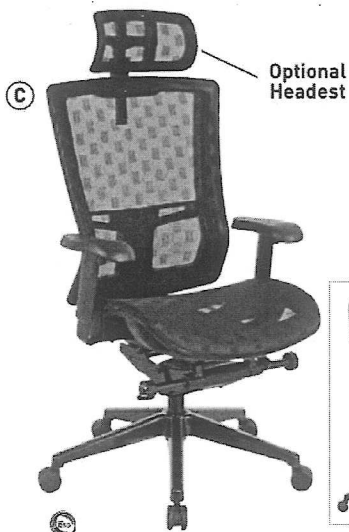

†Cannot be shipped UPS.

‡Cannot be shipped UPS Air. LA

FIND MORE ONLINE

FURNITURE
Chairs – Mesh

Black Leather

Black Mesh Back/Fabric Seat

A. Full Function Heavy-Duty Executive Swivel Chairs Cast aluminum base and frame. Meets/exceeds applicable ANSI/BIFMA standards. 300 lb. capacity. Covered by Lorell Limited 5-Year Warranty.

① ④ ⑤ ⑥ ⑨ ⑩ ⑪ ⑫*
28½"W x 28½"D x 43½"H, Shpg. Wt. 63 lbs.
LLR 90040 Black Leather
LLR 90039 Black Mesh Back/Fabric Seat
LLR 90041 Black Mesh Back/Leather Seat

LIST PRICE
726.00-EA
782.00-EA
696.00-EA

B. Executive Mesh Chair Features sophisticated cable control mechanism. Synchro tilt with five locking positions. Height adjustable padded arms. Mesh for back and seat. Plastic back and seat frame. Black spider nylon base. 250 lb. capacity. Covered by Lorell Limited 5-Year Warranty.

① ③ ④ ⑤ ⑩ ⑪ ⑮*
27"W x 25½"D x 42½"H
LLR 40203 Black

LIST PRICE
626.00-EA

Optional Headrest

C. Executive Hi-Back Mesh Chair High strength elastic nylon mesh in checkerboard design. Applied aluminum base with black powder coating. Ratchet back two-way adjustable armrest with padded arms. Adjustable head rest sold separately. 250 lb. capacity. Covered by Lorell Limited 5-Year Warranty.

① ② ④ ⑤ ⑩ ⑮*
26"W x 27½"D x 46"H
LLR 85560 Black
Optional Head Rest
12"W x 12"D x 6½"H
LLR 85545 Black

LIST PRICE
636.00-EA

90.00-EA

Optional Head Rest

D. Executive Mesh Chair Features sophisticated cable control mechanism. Synchro tilt with five locking positions. Height adjustable padded arms. Mesh for back and fabric for seat. Back-depth adjustable. Black spider nylon base. 250 lb. capacity. Covered by Lorell Limited 5-Year Warranty.