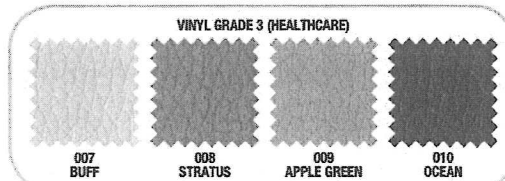

LLR 5310002 for Real Red (02)

LLR 5310005 for Chambray (05)

Check out Color Options from Lorell. Numerous color options available with 2-3 week lead time. Ask us for details. Special orders are non-returnable.

◆ Special order color fabrics need 2-3 weeks lead time.

*For a complete listing of chair features, see page 118

FURNITURE
Chairs – Mesh

Real Red

Black Fabric Seat

Periwinkle

LORELL excludes special order

A. High Back & Mid-Back Chairs Mesh back and fabric seat. Adjustable armrest and arms. Adjustable seat depth and height. Adjustable back height and back tilt. Covered by Lorell Limited Lifetime Warranty.