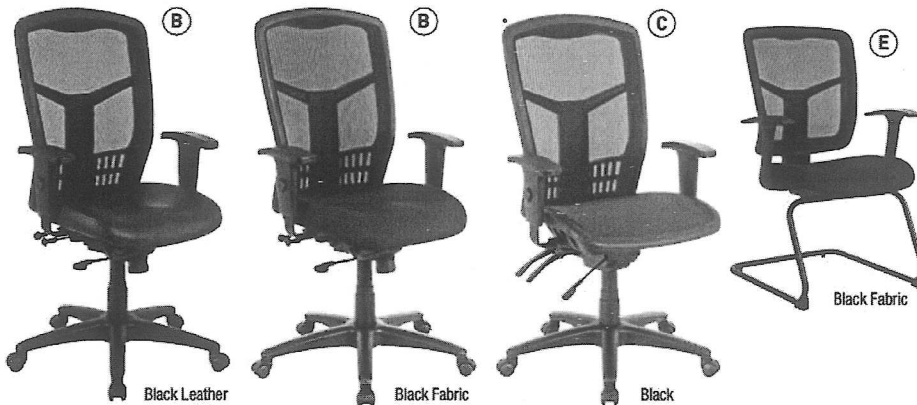

A. High-Back Mesh Chair Synchro tilt mechanism with seat slide and headrest. Mesh back and seat with plastic coated steel frame. Upholstered headrest. Covered by Lorell Limited 5-Year Warranty.

1 4 5 10 15*
28½"W x 28½"D x 51"H
LLR 60324 Black Mesh LIST PRICE 546.00-EA

B. Executive High-Back Swivel Chairs Synchro tilt mechanism and seat slider. Mesh back and fabric mesh or leather seat. Covered by Lorell Limited 5-Year Warranty.

1 4 5 10 15*
28½"W x 28½"D x 45"H
LLR 86207 Black Leather 469.00-EA
LLR 86208 Black Eco Leather 434.00-EA
LLR 86205 Black Fabric 413.00-EA

C. Executive High-Back Swivel Mesh Chair Features a multifunction mechanism. Mesh back and seat with plastic coated steel frame. Covered by Lorell Limited 5-Year Warranty.

1 5 6 16*
28½"W x 28½"D x 45"H
LLR 86905 Black 402.00-EA

D. Executive High-Back Swivel Mesh Chairs Features a multifunction mechanism. Mesh back and mesh fabric seat. Covered by Lorell Limited 5-Year Warranty.

1 5 6 16*
28½"W x 28½"D x 45"H
LLR 86907 Gray Mesh/Gray Seat 379.00-EA
LLR 86906 Blue Mesh/Blue Seat 379.00-EA
LLR 86200 Black Mesh/Black Seat 379.00-EA