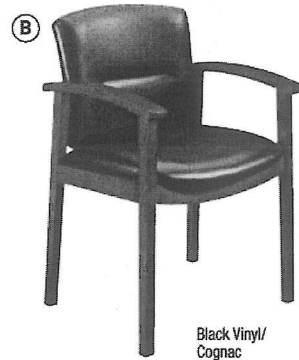

Black Vinyl/
Cognac

B. Hardwood Guest Chairs Graceful, curved arms in Mahogany or Cognac finished hardwood.

23½"W x 22"D x 33¾"H, Shpg. Wt. 27 lbs.   LIST PRICE
HON 5003NEE11‡   Black Vinyl/Mahogany $26.00-EA
HON 5003COE11‡   Black Vinyl/Cognac $26.00-EA