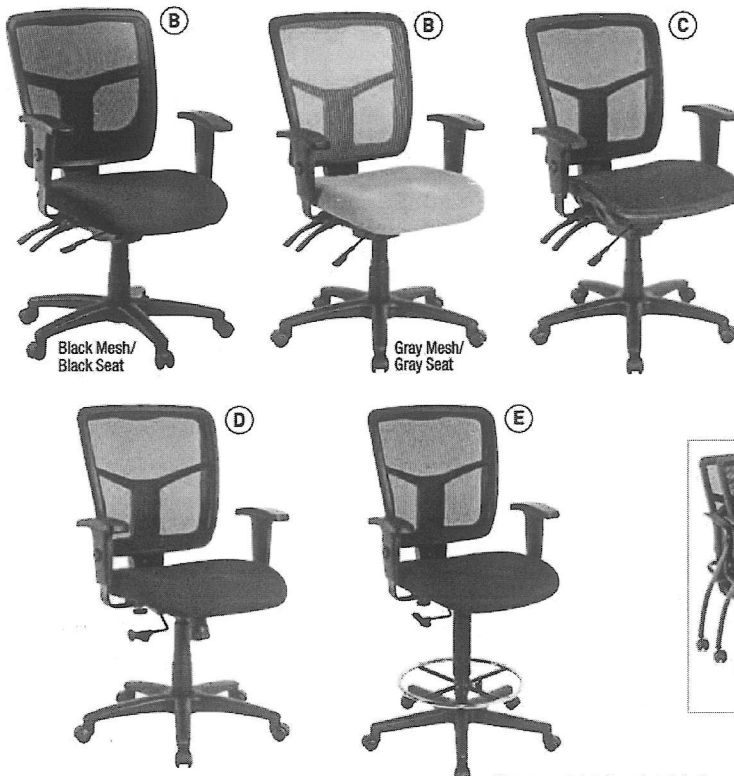

12½"W x 1½"D x 6¾"H
LLR 60329 Black 90.00-EA

*For a complete listing of chair features, see page 118

LORELL

Ergomesh Mid-Back Seating Mesh back with unique fabric mesh seat on select models. Ergonomically designed back for natural curvature of person's back. Features a ratchet back with height- and width-adjustable arms. All chairs meet/exceed ANSI/BIFMA standards. 250 lb. capacity. Covered by Lorell Limited 5-Year Warranty.

A. Mid-Back Swivel Mesh Chair Features multifunction mechanism with seat slider. Mesh back and fabric mesh seat.
 25½"W x 25¼"D x 40½"H
 LLR 86802 Black **LIST PRICE 399.00 EA**

B. Mid-Back Swivel Mesh Chair Features multifunction mechanism. Mesh back and fabric mesh seat.
 25¼"W x 23½"D x 40½"H
 LLR 86201 Black Mesh/Black Seat **339.00 EA**
 LLR 86908 Blue Mesh/Blue Seat **339.00 EA**
 LLR 86909 Gray Mesh/Gray Seat **339.00 EA**

C. Mid-Back Swivel Mesh Back & Seat Chair Features multifunction mechanism. Mesh back and seat.
 25¼"W x 23½"D x 40½"H
 LLR 86904 Black **365.00 EA**

D. Mid-Back Swivel Mesh Chair Features swivel/tilt mechanism. Mesh back and fabric seat.
 25¼"W x 23½"D x 40½"H
 LLR 86209 Black **320.00 EA**

E. Mid-Back Mesh Stool Features adjustable footring. Mesh back and fabric mesh seat.
 26"W x 21"D x 50"H
 LLR 86801 Black **310.00 EA**

F. Mesh Nesting Chair Features four legs with swivel casters. Seat flips up to nest chairs together. Mesh back and fabric mesh seat. **Two per carton.**
 24"W x 27"D x 26"H
 LLR 84374 Black **419.00 CT**