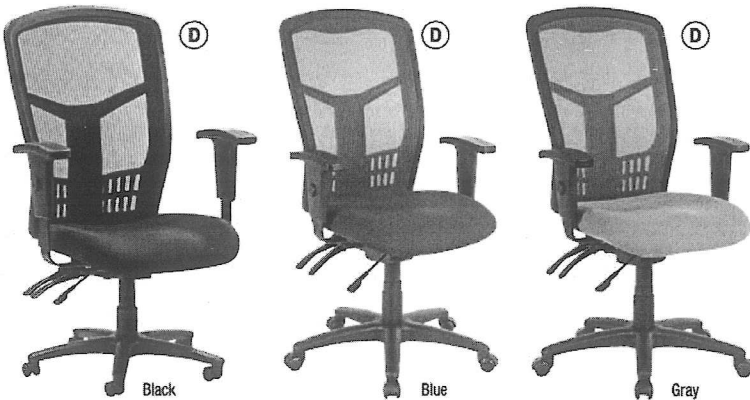

*For a complete listing of chair features, see page 118