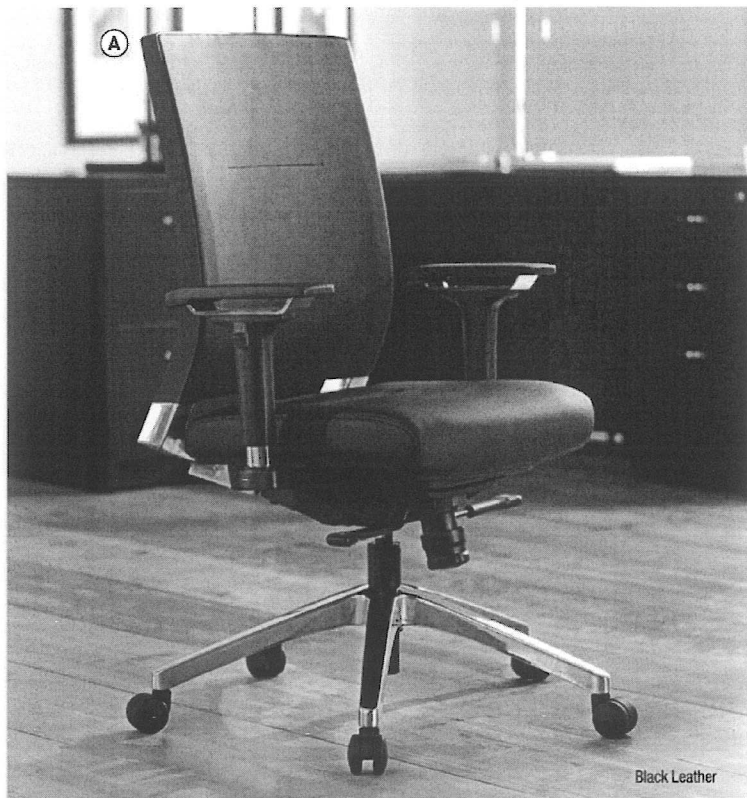

1 5 6 10 11*

26"W x 24½"D x 43"H
LLR 54851

Black

412.00-EA

H. Mid-Back Mesh Chair With Seat Slide

1 4 5 6 10 11 17*

28½"W x 26"D x 40½"H
LLR 54850

Black

498.00-EA

I. Stool

1 5 6*

28½"W x 26½"D x 56½"H
LLR 54856

Black

495.00-EA

*For a complete listing of chair features, see page 118

Assembly needed. Please call for details.

†Cannot be shipped UPS.

‡Cannot be shipped UPS Air. LA

FIND MORE ONLINE

FURNITURE
Chairs – Mesh

Black Leather

Black Mesh Back/Fabric Seat

A. Full Function Heavy-Duty Executive Swivel Chairs Cast aluminum base and frame. Meets/exceeds applicable ANSI/BIFMA standards. 300 lb. capacity. Covered by Lorell Limited 5-Year Warranty.

① ④ ⑤ ⑥ ⑨ ⑩ ⑪ ⑫*
28½"W x 28½"D x 43½"H, Shpg. Wt. 63 lbs.
LLR 90040 Black Leather
LLR 90039 Black Mesh Back/Fabric Seat
LLR 90041 Black Mesh Back/Leather Seat

LIST PRICE
726.00-EA
782.00-EA
696.00-EA

B. Executive Mesh Chair Features sophisticated cable control mechanism. Synchro tilt with five locking positions. Height adjustable padded arms. Mesh for back and seat. Plastic back and seat frame. Black spider nylon base. 250 lb. capacity. Covered by Lorell Limited 5-Year Warranty.