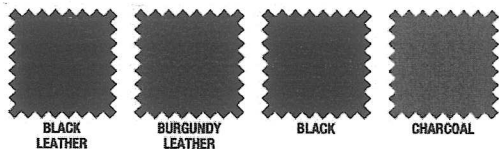

Memory Foam

Executive and Managerial Chair seat cushions contain a top layer of memory foam to eliminate pressure points.